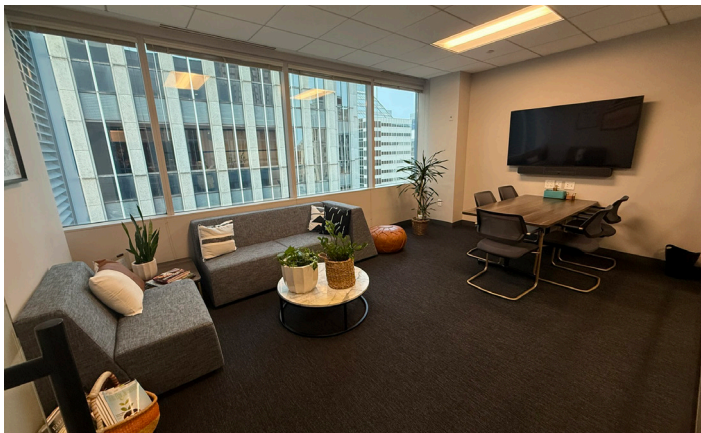

Sublease Available

cresa

10 S LaSalle St

Chicago, IL 60603